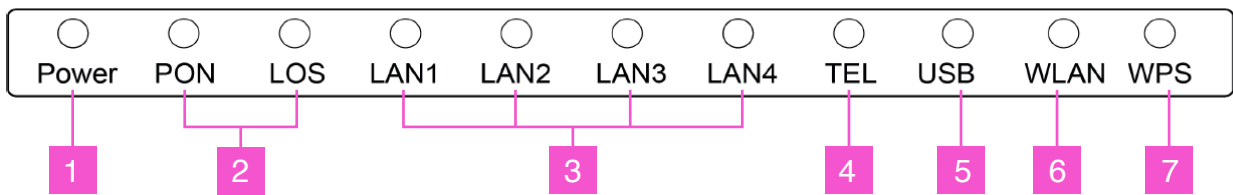

# ROUTER LIGHT INDICATION

**time**<sup>TM</sup>

# HUAWEI HG8145V5

NO	NAME	STATUS	INDICATION
1	Power	Steady on	The ONT is powered on.
		Off	The power supply is cut off.
2	PON/LOS	See the following table.	
3	LAN1-LAN4	Steady on	The Ethernet connection is in the normal state.
		Blinking	Data is being transmitted over the Ethernet port.
		Off	The Ethernet connection is not set up.
4	TEL	Steady on	The ONT is registered with the softswitch but no service flows are transmitted.
		Blinks twice a second	The ONT is registered with the softswitch, and the data is being transmitted on the port.
		Blinks once every 2 seconds	The ONT fails to be registered with the softswitch.
		Off	The POTS port is disabled.
5	USB	Steady on	The USB port is connected and working in the host mode, but no data is being transmitted.
		Blinking	Data is being transmitted on the USB port.
		Off	The system is not powered on or the USB port is not connected.
6	WLAN	Steady on	The WLAN function is enabled.
		Blinking	Data is being transmitted on the USB port.
		Off	The system is not powered on or the USB port is not connected.
7	WPS	Steady on	The WPS function is enabled
		Blinking	A Wi-Fi terminal is accessing the system.
		Off	The WPS function is disabled.

# HUAWEI WA8021V5

STATUS	INDICATION
White: steady on	Internet access is available.
Red: steady on	Internet access is unavailable. 1. The edge ONT is being powered on. 2. The edge ONT is not connected to the upstream gateway.
Red: Blinking slowly (once per second)	The edge ONT has detected a device that can be paired.
Wireless	The edge ONT is being paired with Huawei gateway in one-click mode. The edge ONT is performing WPS pairing.