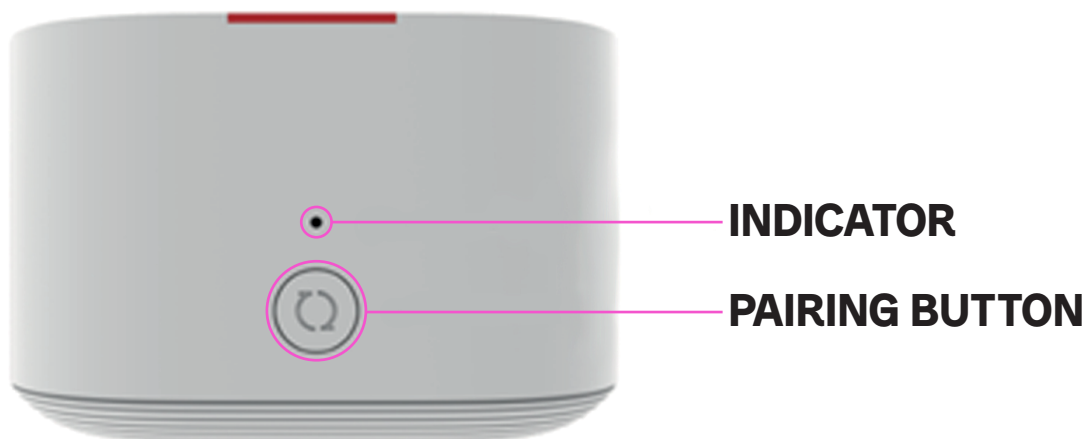

# ROUTER LIGHT INDICATION

**time**<sup>TM</sup>

# HUAWEI HG8145V5

NO	NAME	STATUS	INDICATION
1	Power	Steady on	The ONT is powered on.
		Off	The power supply is cut off.
2	PON/LOS	See the following table.	
3	LAN1-LAN4	Steady on	The Ethernet connection is in the normal state.
		Blinking	Data is being transmitted over the Ethernet port.
		Off	The Ethernet connection is not set up.
4	TEL	Steady on	The ONT is registered with the softswitch but no service flows are transmitted.
		Blinks twice a second	The ONT is registered with the softswitch, and the data is being transmitted on the port.
		Blinks once every 2 seconds	The ONT fails to be registered with the softswitch.
		Off	The POTS port is disabled.
5	USB	Steady on	The USB port is connected and working in the host mode, but no data is being transmitted.
		Blinking	Data is being transmitted on the USB port.
		Off	The system is not powered on or the USB port is not connected.
6	WLAN	Steady on	The WLAN function is enabled.
		Blinking	Data is being transmitted on the USB port.
		Off	The system is not powered on or the USB port is not connected.
7	WPS	Steady on	The WPS function is enabled
		Blinking	A Wi-Fi terminal is accessing the system.
		Off	The WPS function is disabled.

# HUAWEI WA8021V5

STATUS	INDICATION
White: steady on	Internet access is available.
Red: steady on	Internet access is unavailable. 1. The edge ONT is being powered on. 2. The edge ONT is not connected to the upstream gateway.
Red: Blinking slowly (once per second)	The edge ONT has detected a device that can be paired.
Wireless	The edge ONT is being paired with Huawei gateway in one-click mode. The edge ONT is performing WPS pairing.